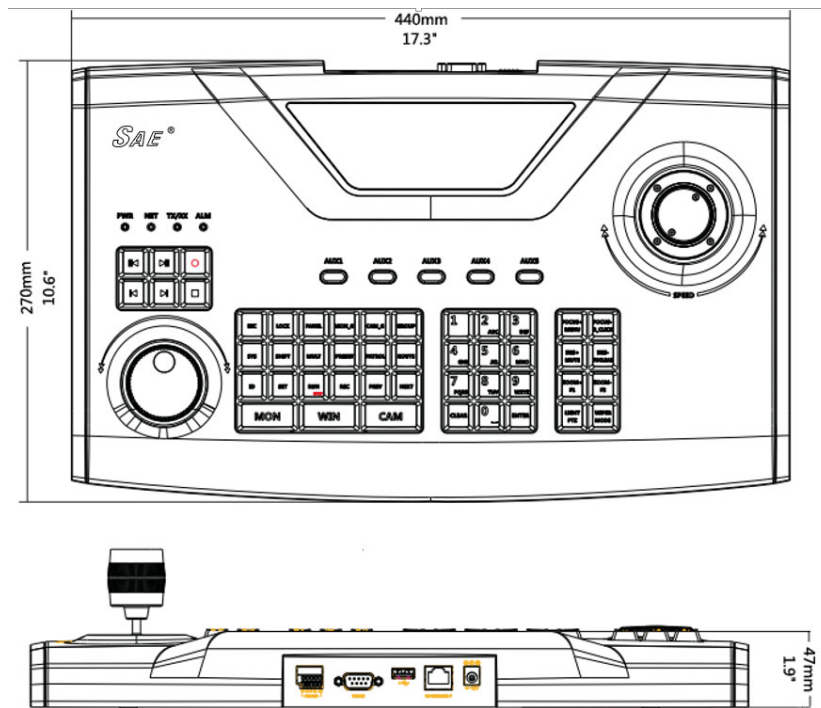

### Key Features

- LCD screen display
- Four-dimensional joystick control
- Based on IP network
- Support multiple user permissions
- Connectable to NVR to control NVR menu and PTZ operations
- Multiple devices can be connected

### Specifications

Product model	KB04-NMI-L-U
Joystick	four-dimensional joystick
Ethernet port	1 RJ-45 10 M / 100 M adaptive Ethernet port
USB Interface	1 USB2.0 interfaces
Serial Interface	1 RS-232, 2 RS-485
Power Supply	12V DC
Consumption	5W
Working Temperature	-10°C ~ + 55°C
Working Humidity	10% ~ 90%
Dimensions	47mm×270mm×440mm(1.9"×10.6"×17.3")
Weight	<1kg

## Interface figure

## Dimensions