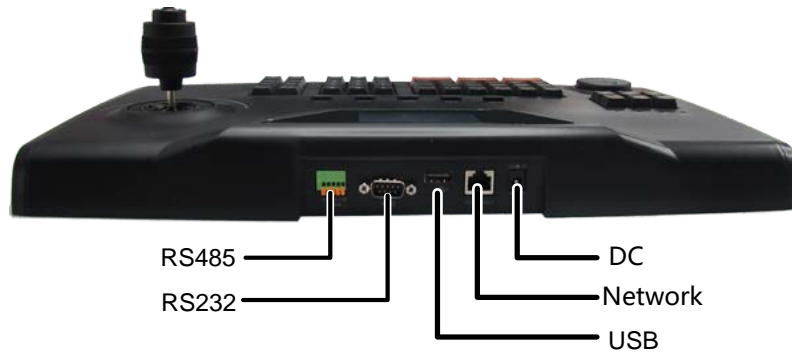

Interface figure